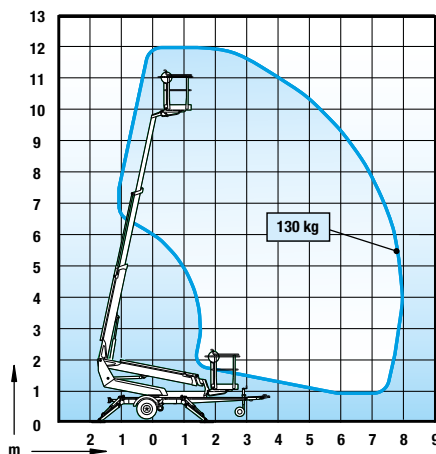

DINO Bestseller

NEW DINO 120TB

- now battery operated!

The popular 12 m DINO trailer now also battery operated.
Easy to use, simple to maintain.

NEW DINO 120TB

**Introducing the newest addition to DINO batteries
DINO 120TB – the popular telescopic 12 meter trailer lift
with following standard features adding to the versatility of the lift.**

- Robust and safe.
- Easy and fast setup, perfect solution for short time jobs.
- Powerful charger; machine can be operated directly when charging of batteries begins.
- Full outreach with maximum basket capacity 130 kg.
- Compact; transport length only 5.5 m.
- 1-person steel basket (picture 1).
- Driving system, easy to move at work site (picture 2).
- Easy to use, clear and informative controls (picture 3 and 4).

Technical data

Max. working height	12.00 m
Max. platform height	10.00 m
Max. outreach	7.90 m
Support width	3.15 / 3.55 m
Lifting capacity	130 kg
Basket size	0.75 x 0.80 m
Boom rotation	cont.
Boom control	2-speed
Transport length	5.52 m
Transport width	1.72 m
Transport height	1.96 m
Weight	1390 kg
Driving system	std
AC socket in the basket x 2	std
Batteries 140 Ah	std
DC Motor	std
Gradeability	25 %